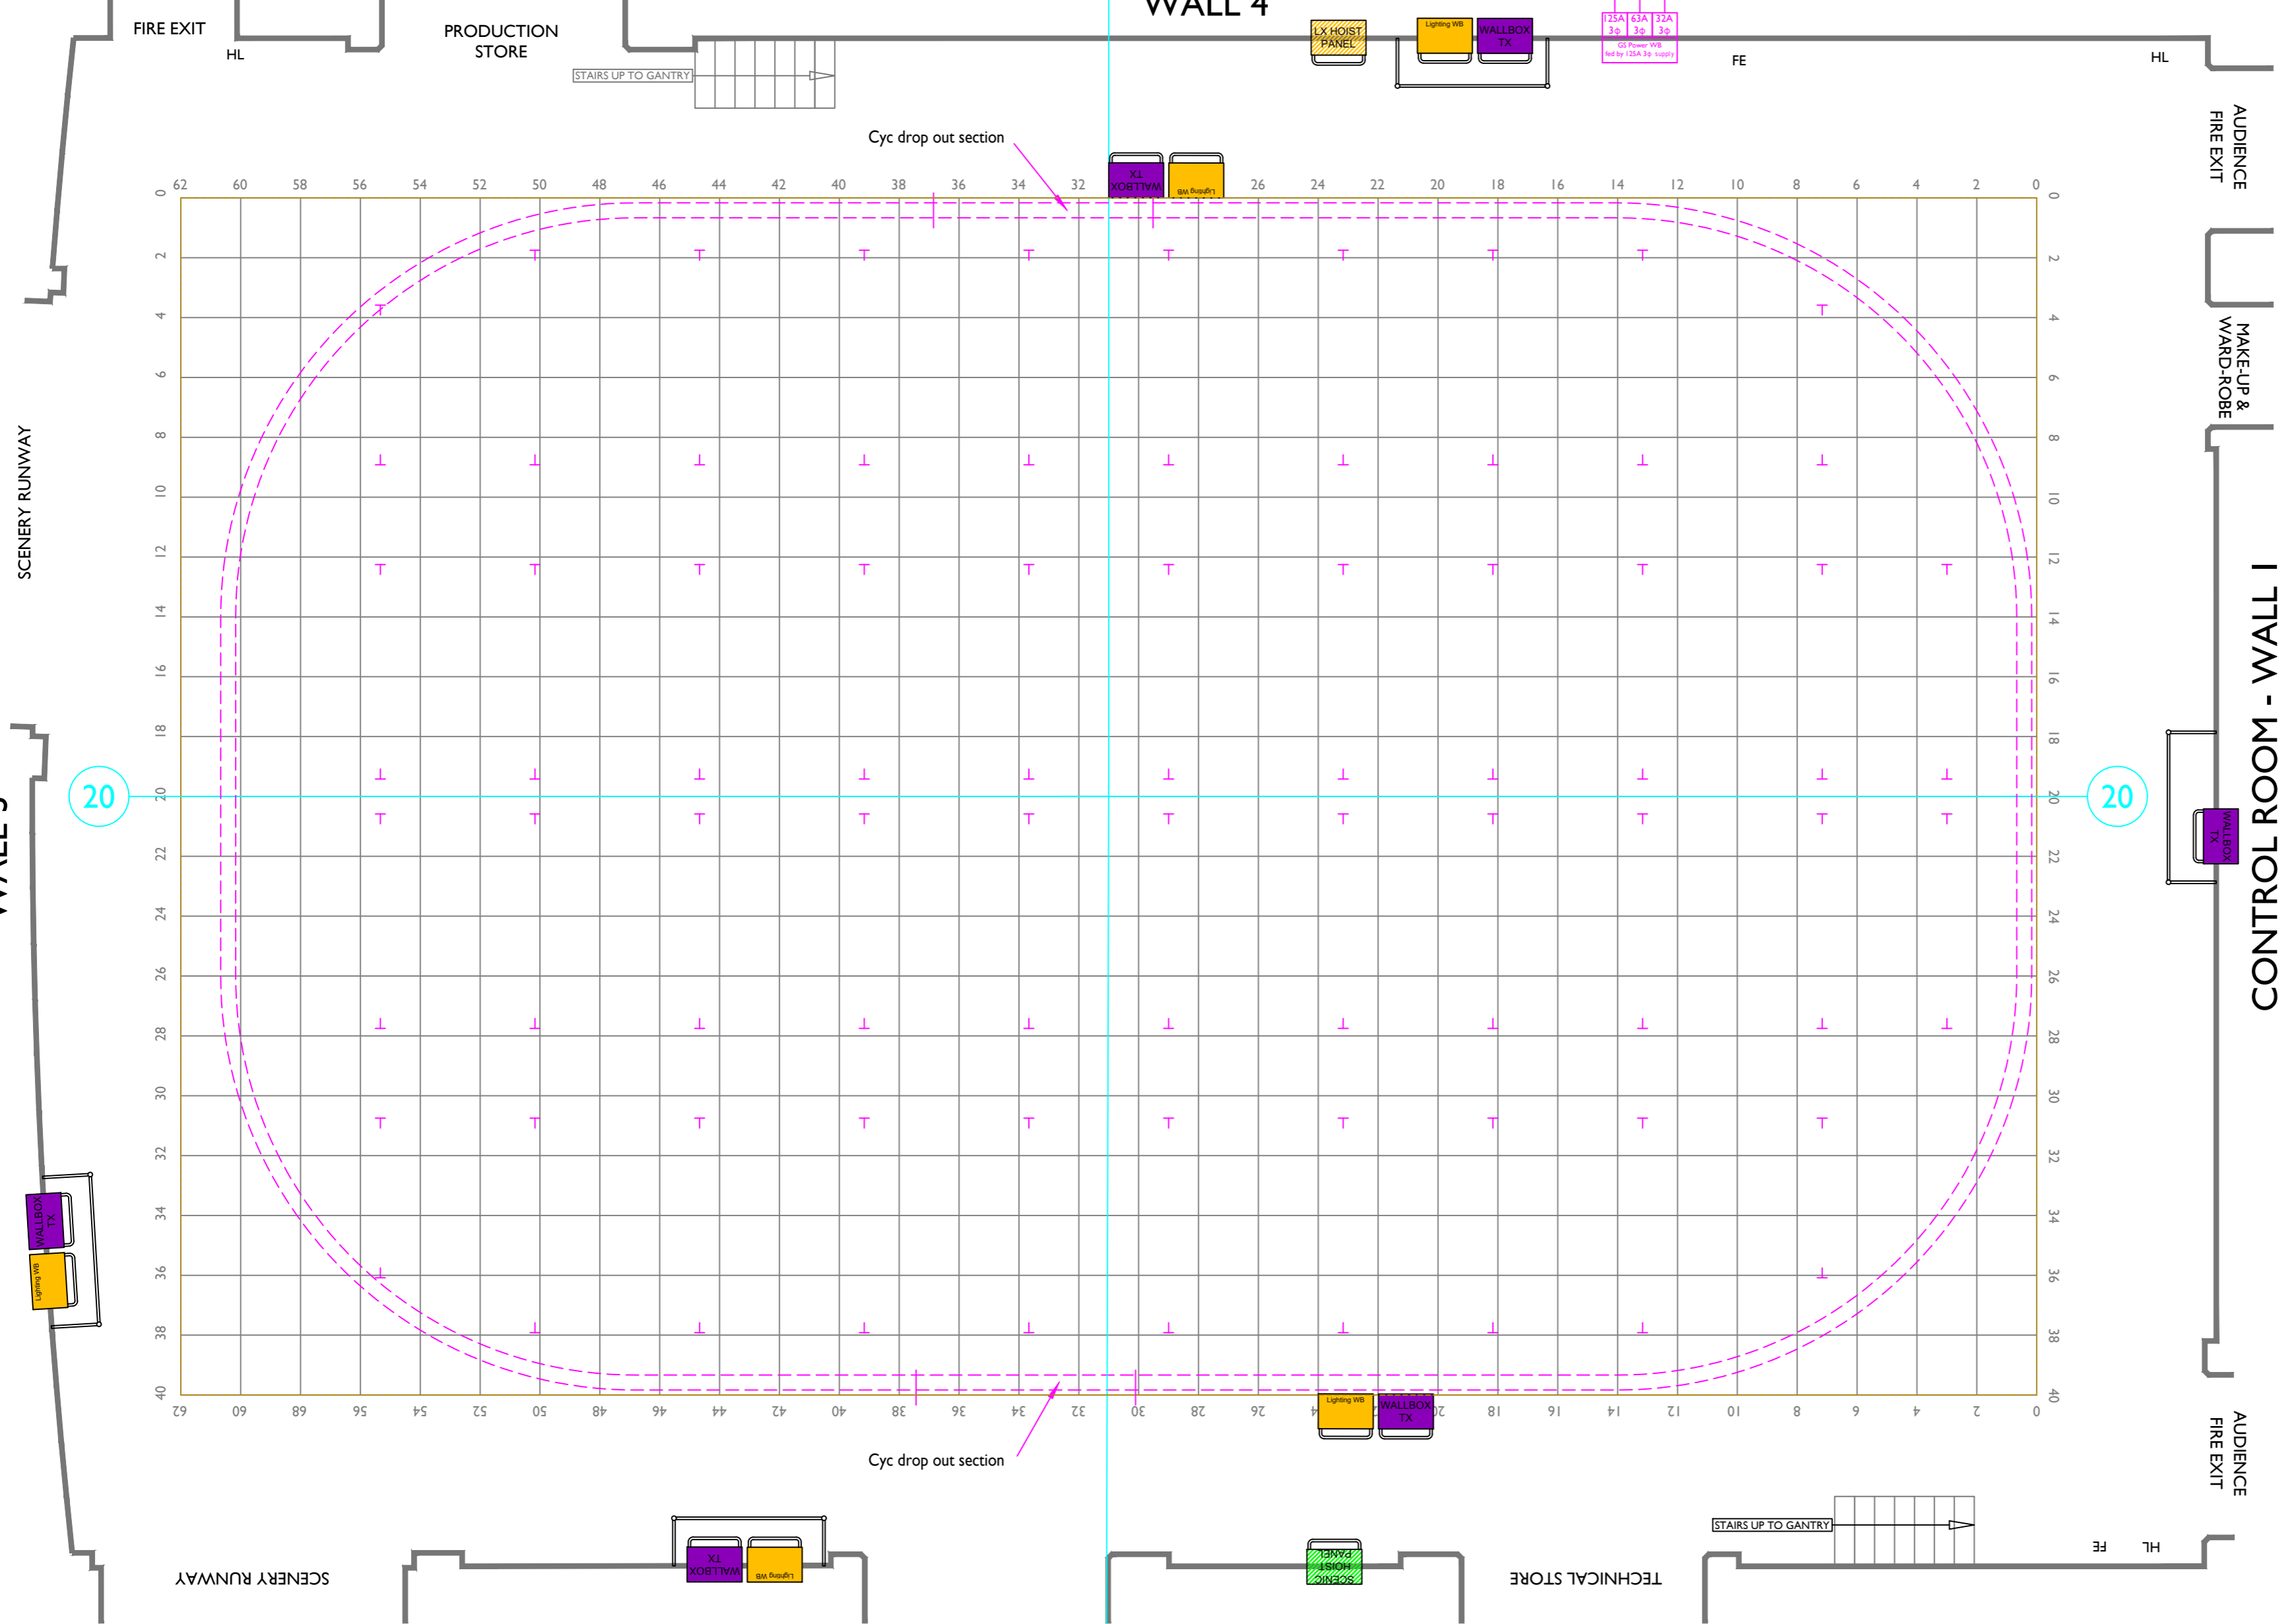

Studio TC2

BBC Studioworks, Television Centre, Wood Lane, London W12 7RJ | Tel: +44 (0) 203 327 6900

Key to Symbols:		Notes:	
HL	House Lights	-MAX HEIGHT OF SCENERY HOOKS IS 1111 mm	
FE	Fire Extinguisher	-MAX HEIGHT OF LIGHTING BARS IS 4.80M	
FE	Fire Lane	-FLOOR TO UNDERSIDE OF GRID 7.62M	
SP	Service Point	-STUDIO FLOOR GRID MARKINGS - 600mm SQ.	
	Castella Beams		
	Main Roof Trusses		
	Scenic Hoists - 120Kg SWL		
	Scenic Setting Floor Grid Markings (600mm sq)		
	Studio Floor Centre Markings (max 1.2 Level 4, Max 2.4 Level 5)		
	Studio Gantry Outline		
	Audience Seating Outline		
	Audience Seating		
	Audience Seating Numbers 100 Seated + 4 Wheelchairs		
	Lighting Hoist Outline SWL 160kg		
	Wall Box GS Power Ref JWB 125A 3p Supply 1 x 60 125A 1 x 60 125A 1 x 60 125A 3p NE		Lighting Hoist Control Panel
	32A SP-NE		Lighting Wall Box
	62A SP-NE		Scenic Hoist Control Panel
			Technical Wall Box

PRODUCTION DESIGN NOTES:

PRODUCTION
COSTING NO.
DESIGNER
DIRECTOR
DRAWN BY
ZERO DATE
PRODUCTION DATE

TC 2

SCENERY RUNWAY

WALL 3

WALL 4

WALL 2

AUDIENCE FIRE EXIT

MAKE-UP & WARD-ROBE

CONTROL ROOM - WALL 1

AUDIENCE FIRE EXIT

TECHNICAL STORE

FIRE EXIT

PRODUCTION STORE

STAIRS UP TO GANTRY

Cyc drop out section

Cyc drop out section

STAIRS UP TO GANTRY

FIRE EXIT

HL

0m 1m 2m 3m 4m 5m