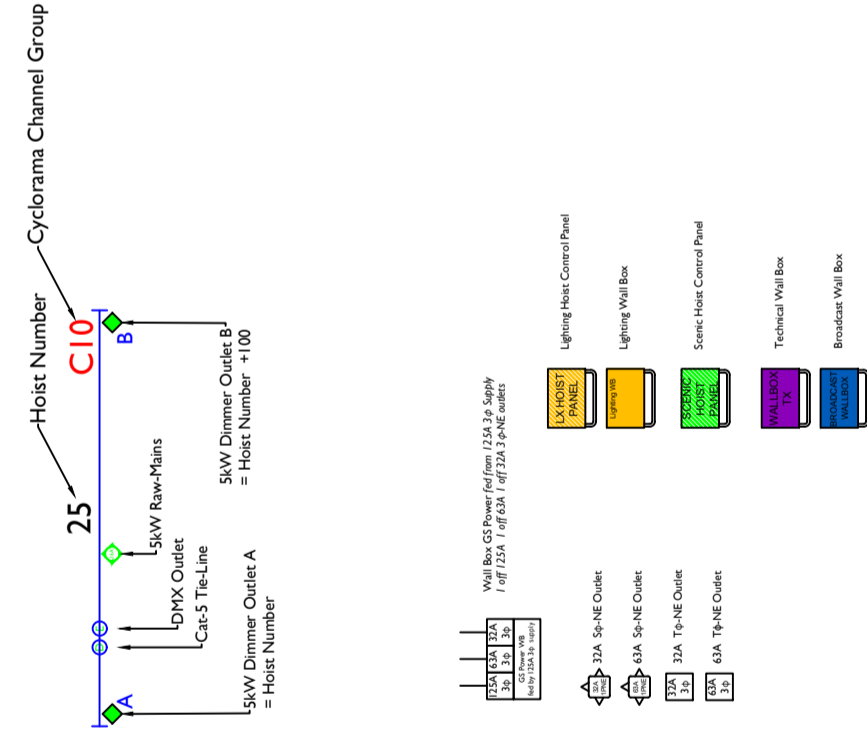

## PRODUCTION

## STUDIO DATES

### LIGHTING FACILITIES

- Production Lighting supply - 3 Phase @ 800A per Phase
- Lighting Hoists
  - Nos 1-96
  - Host Number - 100
  - Dimmer Outlets
  - 1x18A Socket Outlet Dimmer 300+
  - 1x18A Socket Outlet Dimmer 400+
  - 6.55m
  - 1800W
  - 12.0m
- Lighting Hoist Outlets
  - Nos 1-96
  - Host Number - 100
  - Dimmer Outlets
  - 1x18A Socket Outlet Dimmer 300+
  - 1x18A Socket Outlet Dimmer 400+
  - 6.55m
  - 1800W
  - 12.0m
- Lighting Hoist Outlets
  - Nos 1-96
  - Host Number - 100
  - Dimmer Outlets
  - 1x18A Socket Outlet Dimmer 300+
  - 1x18A Socket Outlet Dimmer 400+
  - 6.55m
  - 1800W
  - 12.0m
- Lighting Hoist Outlets
  - Nos 1-96
  - Host Number - 100
  - Dimmer Outlets
  - 1x18A Socket Outlet Dimmer 300+
  - 1x18A Socket Outlet Dimmer 400+
  - 6.55m
  - 1800W
  - 12.0m